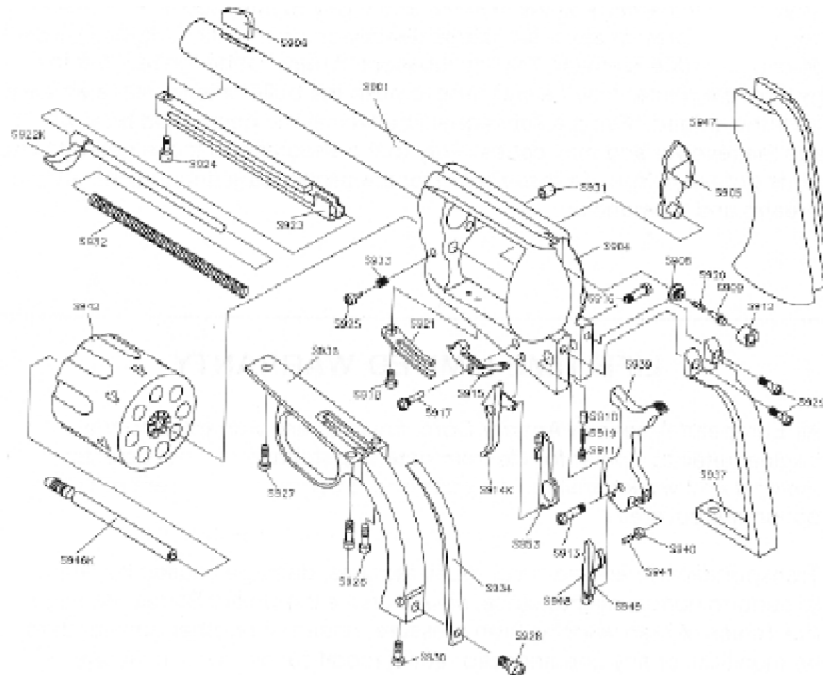

SMALL BORE BOUNTY HUNTER EXPLODED VIEW

PARTS LIST

- | | |
|-------------------------------|-----------------------------------|
| S 901. Barrel | S 926. Rear Trigger Guard Screw |
| S 904. Frame | S 927. Front Trigger Guard Screw |
| S 905. Gate | S 928. Main Spring Screw |
| S 906. Front Sight | S 929. Upper Backstrap Screw |
| S 907. Ejector Tube Spacer | S 930. Lower Backstrap Screw |
| S 567A. Recoil Plate | S 931. Base Pin Release Nut |
| S 655Z. Firing Pin | S 932. Ejector Spring |
| S 910. Gate Detent | S 933. Base Pin Release Spring |
| S 911. Gate Screw | S 934. Mainspring |
| S 567. Recoil Cup | S 935. Trigger Guard |
| S 913. Hammer Screw | S 937. Backstrap |
| S 914K. Trigger | S 939. Hammer |
| S 915. Bolt & Cylinder Stop | S 940. Hammer Roller |
| S 916. Trigger Screw | S 941. Hammer Pin |
| S 917. Bolt Screw | S 944. Cylinder (Specify Caliber) |
| S 918. Bolt Screw Spring | S 945. Base Pin Bushing |
| S 919. Gate Spring | S 946K. Base Pin |
| S 921. Sear & Bolt Spring | S 947. Set Grips |
| S 922K. Ejector Rod | S 948. Hand |
| S 923. Ejector Tube | S 949. Spring for Hand |
| S 924. Ejector Tube Screw | S 953. Transfer Bar |
| S 925. Base Pin Release Screw | |