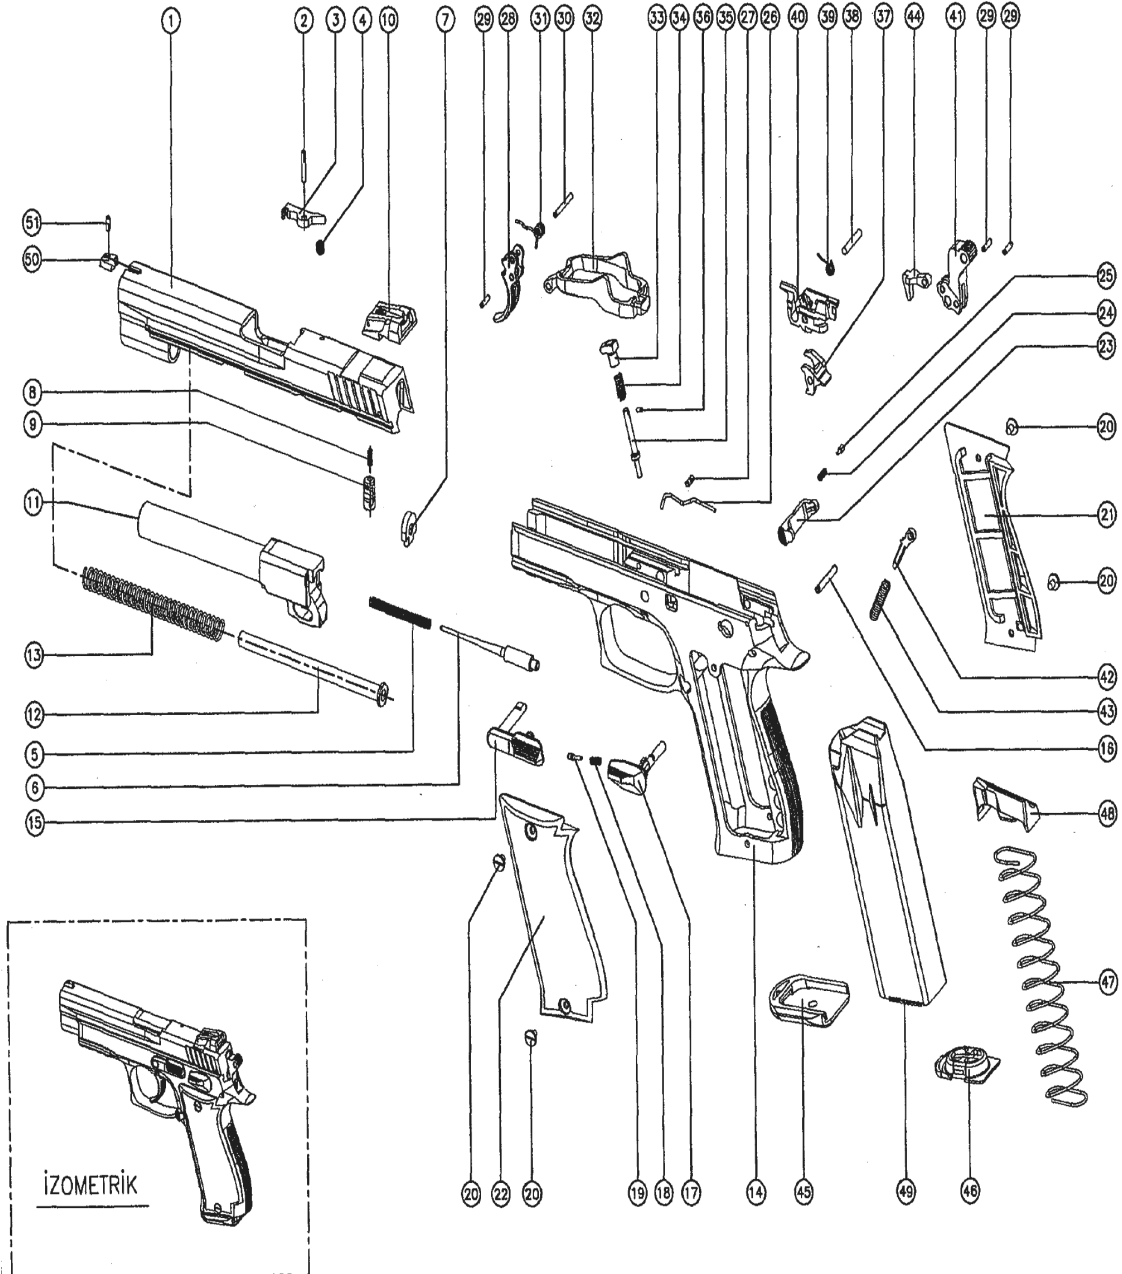

# PARTS LIST

## SAR K2 PARTS LIST

1	SLIDE
2	EXTRACTOR PIN
3	EXTRACTOR
4	EXTRACTOR SPRING
5	FIRING PIN SPRING
6	FIRING PIN
7	SLIDE COVER PLATE
8	FIRING PIN SAFETY SPRING
9	FIRING PIN SAFETY
10	REAR ADJUSTABLE SIGHT
11	BARREL
12	RECOIL SPRING PIN
13	RECOIL SPRING
14	FRAME
15	SLIDE STOP PIN
16	HAMMER STOP PIN
17	CUSTOM SAFETY LEVER
18	SAFETY SPRING
19	SAFETY PIN
20	GRIP SCREW
21	RIGHT GRIP
22	LEFT GRIP
23	MAGAZINE CATCH
24	MAGAZINE CATCH SRPING
25	MAGAZINE CATCH PIN
26	SLIDE STOP SRPING

27	SPRING STRUT PIN
28	TRIGGER
29	TRIGGER AND HAMMER PIN
30	TRIGGER PIN
31	TRIGGER SRPING
32	TRIGGER BAR
33	TRIGGER BAR GUIDE
34	TRIGGER BAR GUIDE SPRING
35	TRIGGER BAR GUIDE PIVOT
36	TRIGGER BAR GUIDE PIN
37	SEAR LEVER
38	SEAR LEVER PIN
39	SEAR LEVER SPRING
40	SEAR HOUSING
41	HAMMER
42	HAMMER SPRING STRUT
43	HAMMER SPRING
44	INTERRUPTOR
45	MAGAZINE FLOOR PLATE
46	MAGAZINE INSERT
47	MAGAZINE SPRING
48	FOLLOWER
49	MAGAZINE TUBE
50	FRONT SIGHT
51	FRONT SIGHT FIRING PIN