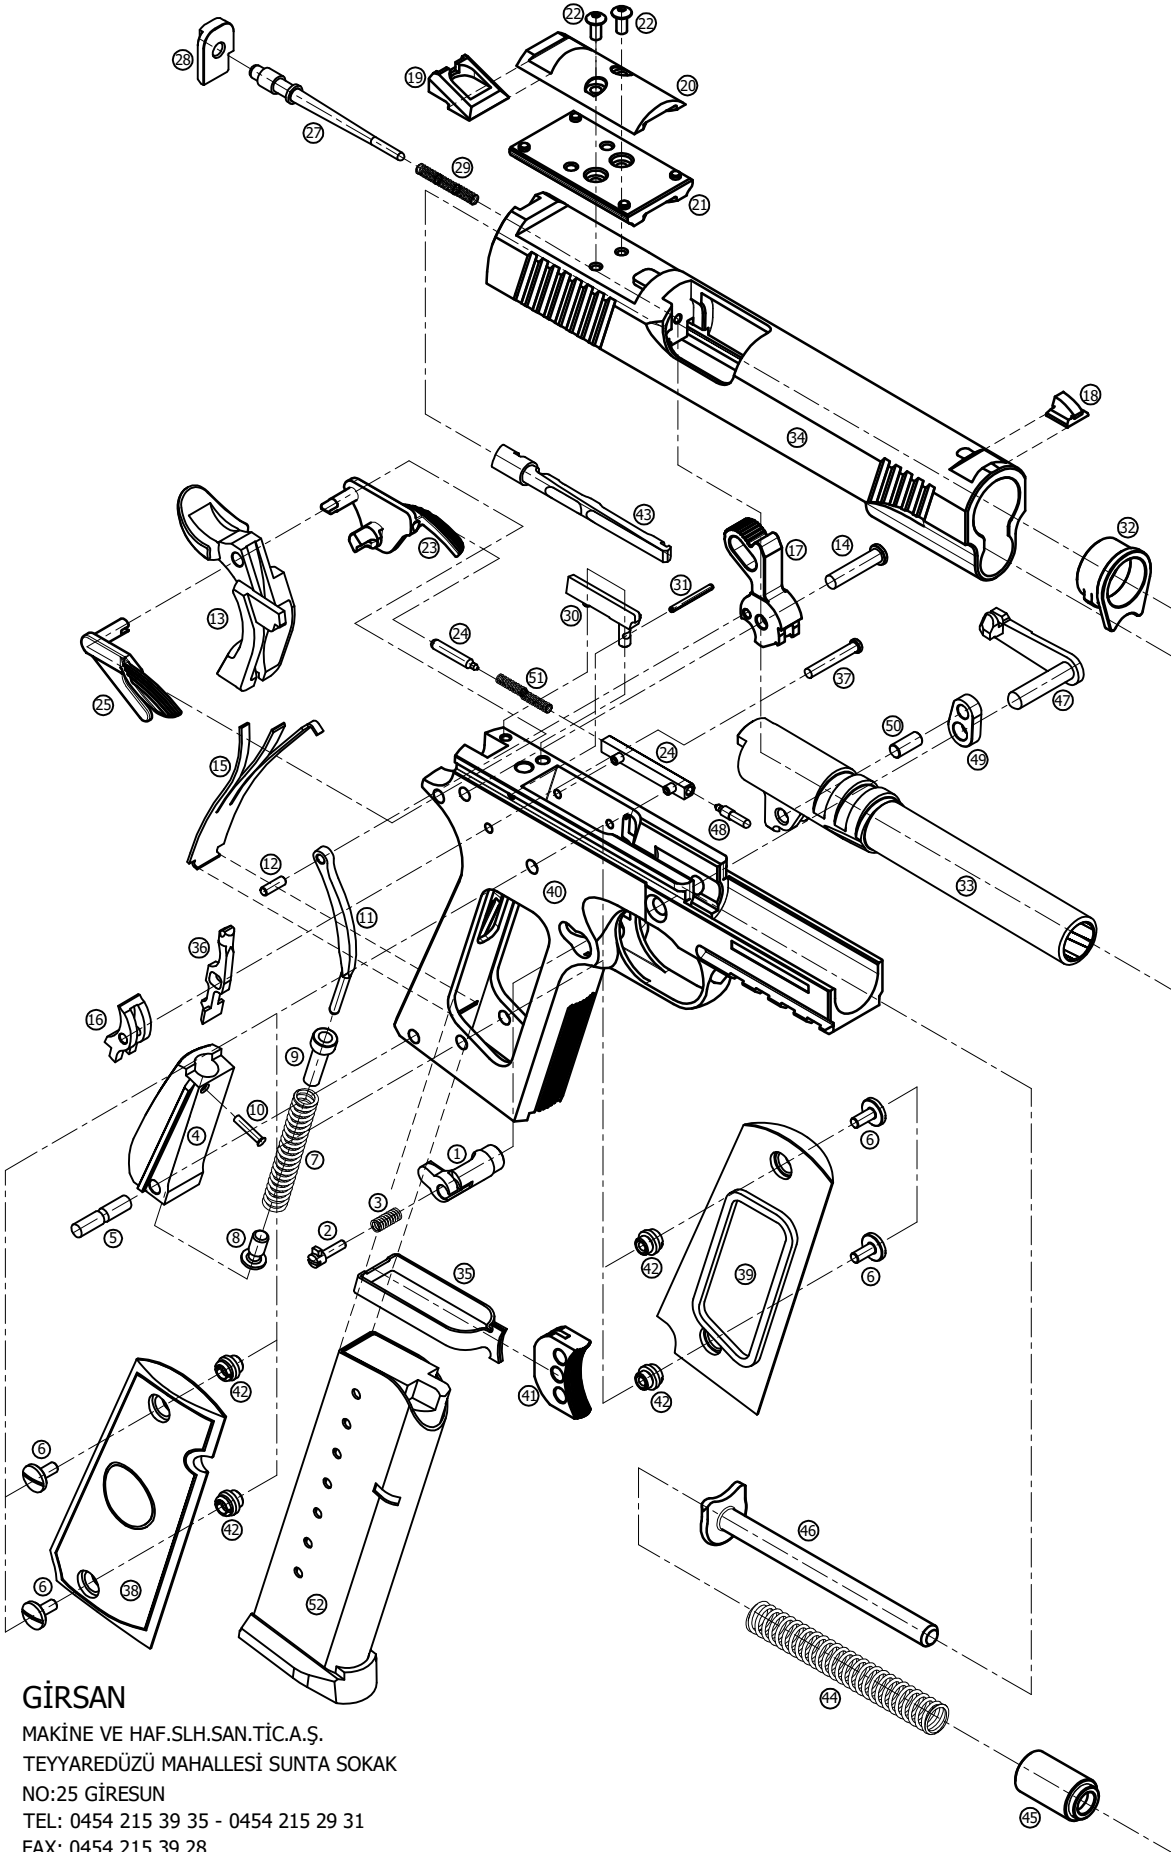

# (9x19 mm) MC1911CT9 EXPLODED DRAWING

- 1) Y1911000100: MAGAZINE RELEASE
- 2) Y1911010100: MAGAZINE CATCH LOCK
- 3) Y1911010300: MAGAZINE RELEASE SPRING
- 4) Y1911000200: GRIP INSERT
- 5) Y1911020100: GRIP INSERT FIXING PIN
- 6) Y1911000300: GRIP SCREW
- 7) Y1911000400: HAMMER STRUT SPRING
- 8) Y1911040100: GRIP INSERT PIN RETAINER
- 9) Y1911040200: GRIP INSERT CAP
- 10) Y1911040300: GRIP INSERT CAP PIN
- 11) Y1911000500: HAMMER STRUT
- 12) Y1911050400: HAMMER STRUT PIN
- 13) Y1911000600: GRIP SAFETY
- 14) Y1911000700: HAMMER PIN
- 15) Y1911000800: SEAR SPRING
- 16) Y1911001000: SEAR
- 17) Y1911001100: HAMMER
- 18) Y911S001500: FORE SIGHT
- 19) Y11C9001600: REAR SIGHT
- 20) Y1911170100: SEAL COVER
- 21) Y1911170200: RED-DOT PLATE (ADE)
- 22) Y1911170300: M3x6 SCREW
- 23) Y911S001800: SAFETY LEVER
- 24) Y1911180100: SAFETY LEVER PLUNGER
- 25) Y911S180200: RIGHT SAFETY LEVER
- 26) Y1911019B00: PLUNGER TUBE
- 27) Y11C9002100: FIRING PIN
- 28) Y11C9210100: FIRING PIN STOP
- 29) Y1911002200: FIRING PIN SPRING
- 30) Y11C9002400: CARTRIDGE LAUNCHER
- 31) Y1911240100: CARTRIDGE LAUNCHER FIXING PIN
- 32) Y911C002500: BARREL BUSHING
- 33) Y11C9003100: BARREL
- 34) Y1CT9003200: SLIDE
- 35) Y1911003300: TRIGGER BAR
- 36) Y1911034B00: DISCONNECTOR
- 37) Y1911340100: SEAR PIN
- 38) Y1911035A00: A RIGHT GRIP PANEL
- 39) Y1911035B00: B LEFT GRIP PANEL
- 40) Y11C9040B00: FRAME
- 41) Y911S004200: TRIGGER
- 42) Y1911004300: GRIP SCREW BUSHINGS
- 43) Y11C9004700: EXTRACTOR
- 44) Y911C005000: RECOIL SPRING
- 45) Y911C500100: RECOIL SPRING PLUG
- 46) Y911C005500: RECOIL SPRING GUIDE
- 47) Y911C056B00: SLIDE STOP
- 48) Y1911560100: SLIDE STOP PLUNGER
- 49) Y1911006300: BARREL LOCKING BLOCK
- 50) Y1911630100: BARREL LOCKING BLOCK FIXING PIN
- 51) Y1911006600: PLUNGER SPRING
- 52) Y11C9050300: MAGAZINE