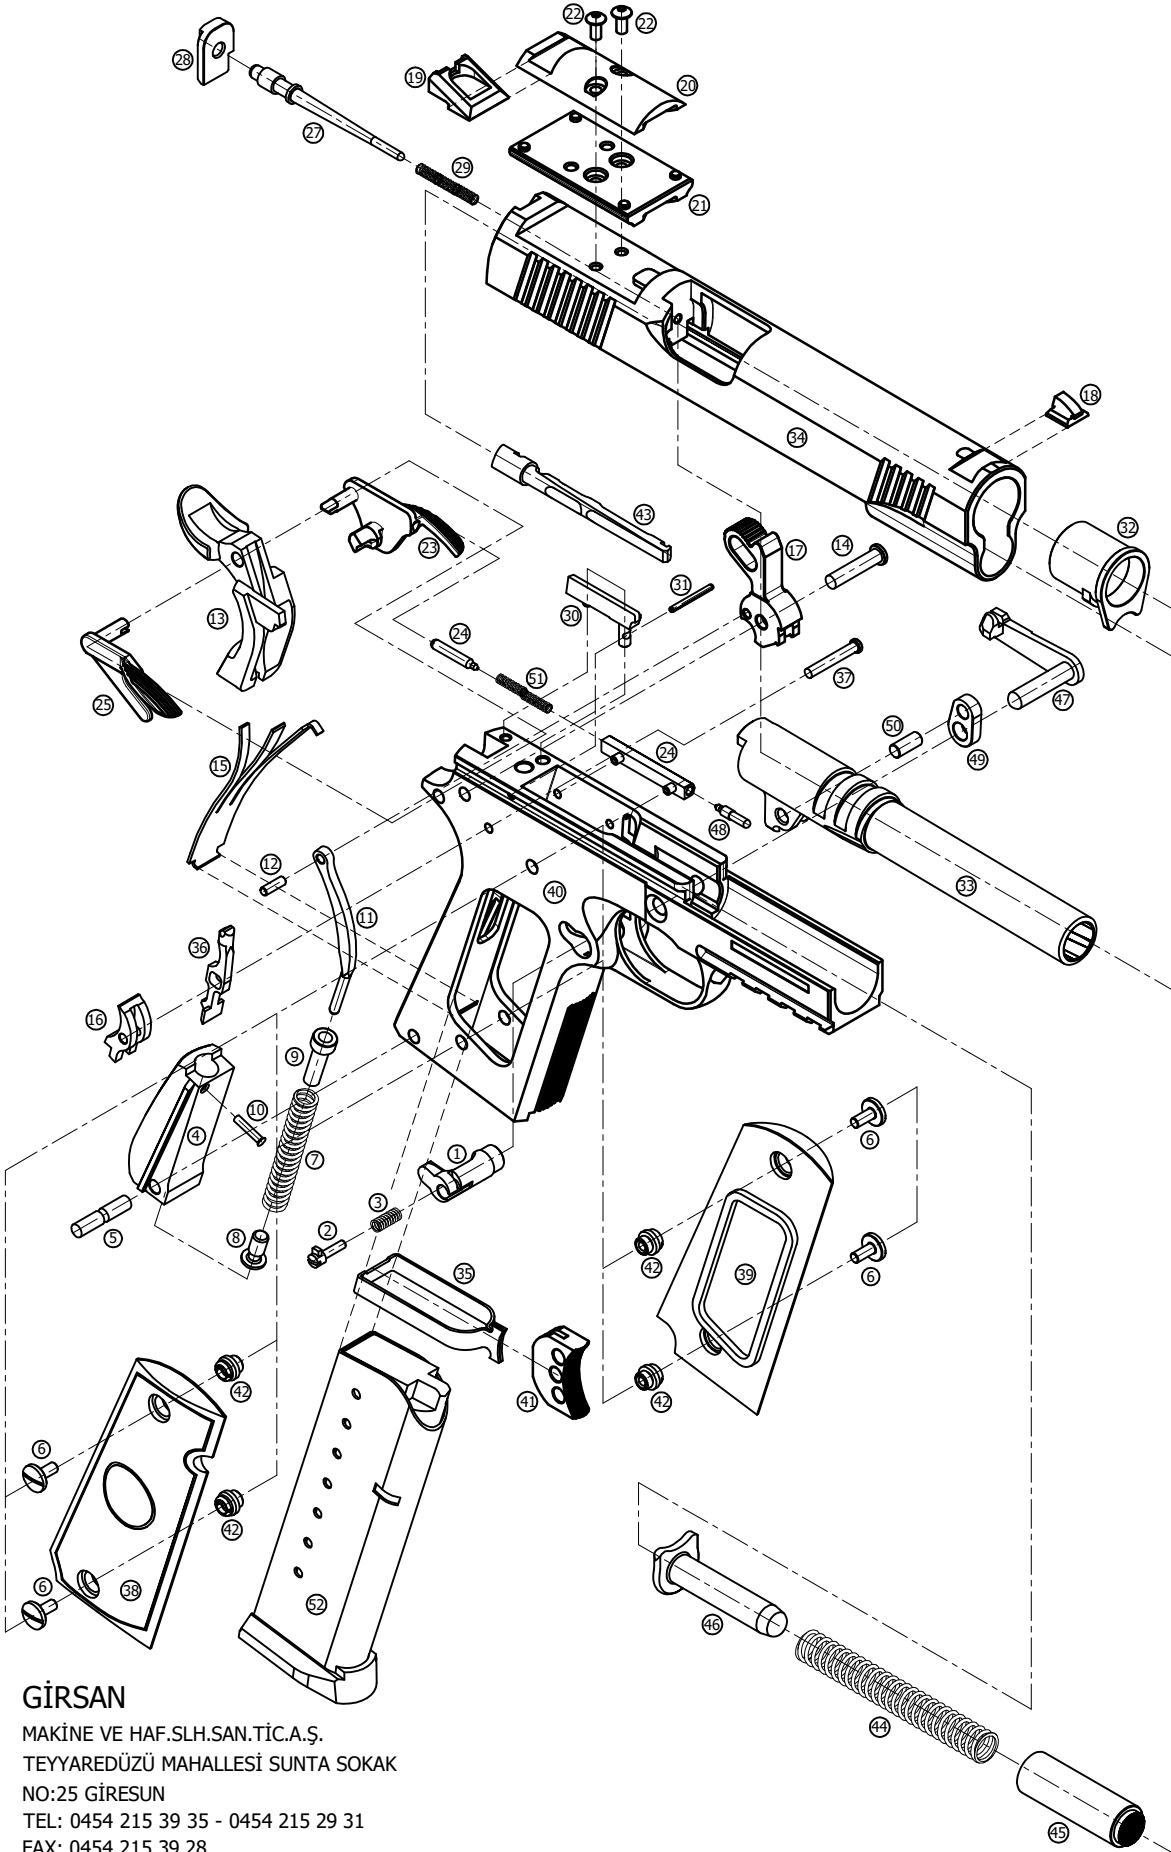

# (.45AUTO) MC1911ST EXPLODED DRAWING

- 1) Y1911000100: MAGAZINE RELEASE
- 2) Y1911010100: MAGAZINE CATCH LOCK
- 3) Y1911010300: MAGAZINE RELEASE SPRING
- 4) Y1911000200: GRIP INSERT
- 5) Y1911020100: GRIP INSERT FIXING PIN
- 6) Y1911000300: GRIP SCREW
- 7) Y1911000400: HAMMER STRUT SPRING
- 8) Y1911040100: GRIP INSERT PIN RETAINER
- 9) Y1911040200: GRIP INSERT CAP
- 10) Y1911040300: GRIP INSERT CAP PIN
- 11) Y1911000500: HAMMER STRUT
- 12) Y1911050400: HAMMER STRUT PIN
- 13) Y1911000600: GRIP SAFETY
- 14) Y1911000700: HAMMER PIN
- 15) Y1911000800: SEAR SPRING
- 16) Y1911001000: SEAR
- 17) Y1911001100: HAMMER
- 18) Y911S001500: FORE SIGHT
- 19) Y11C9001600: REAR SIGHT
- 20) Y1911170100: SEAL COVER
- 21) Y1911170200: RED-DOT PLATE (ADE)
- 22) Y1911170300: M3x6 SCREW
- 23) Y911S001800: SAFETY LEVER
- 24) Y1911180100: SAFETY LEVER PLUNGER
- 25) Y911S180200: RIGHT SAFETY LEVER
- 26) Y1911009B00: PLUNGER TUBE
- 27) Y1911002100: FIRING PIN
- 28) Y911S210100: FIRING PIN STOP
- 29) Y1911002200: FIRING PIN SPRING
- 30) Y1911002400: CARTRIDGE LAUNCHER
- 31) Y1911240100: CARTRIDGE LAUNCHER FIXING PIN
- 32) Y1911025B00: BARREL BUSHING
- 33) Y1911003100: BARREL
- 34) Y11ST003200: SLIDE
- 35) Y1911003300: TRIGGER BAR
- 36) Y1911034B00: DISCONNECTOR
- 37) Y1911340100: SEAR PIN
- 38) Y1911035A00: A RIGHT GRIP PANEL
- 39) Y1911035B00: B LEFT GRIP PANEL
- 40) Y911S004000: FRAME
- 41) Y911S004200: TRIGGER
- 42) Y1911004300: GRIP SCREW BUSHING
- 43) Y1911004700: EXTRACTOR
- 44) Y1911005000: RECOIL SPRING
- 45) Y1911500100: RECOIL SPRING PLUG
- 46) Y1911005500: RECOIL SPRING GUIDE
- 47) Y1911056B00: SLIDE STOP
- 48) Y1911560100: SLIDE STOP PLUNGER
- 49) Y1911006300: BARREL LOCKING BLOCK
- 50) Y1911630100: BARREL LOCKING BLOCK FIXING PIN
- 51) Y1911006600: PLUNGER SPRING
- 52) Y1911050300: MAGAZINE