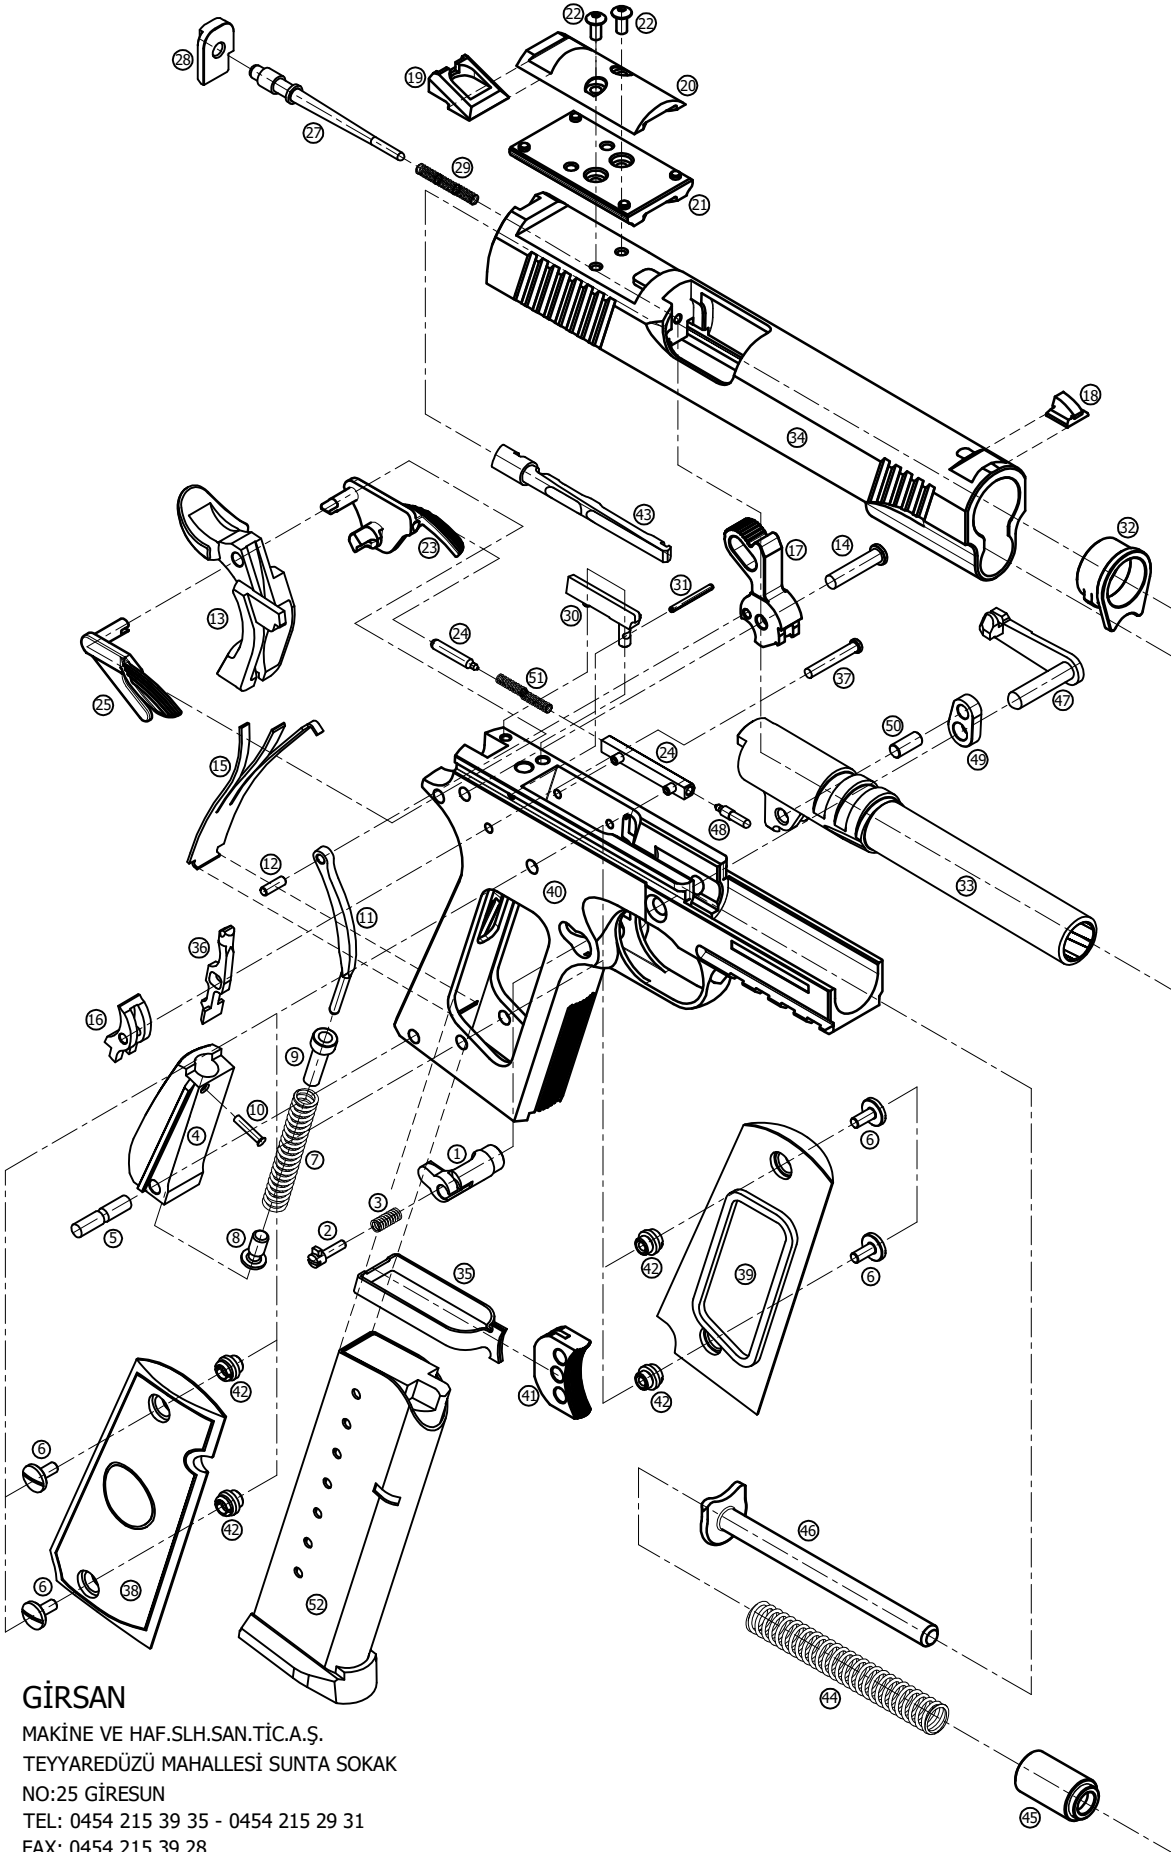

# (.45 AUTO) MC1911CT EXPLODED DRAWING

- 1) Y1911000100: MAGAZINE RELEASE
- 2) Y1911010100: MAGAZINE CATCH LOCK
- 3) Y1911010300: MAGAZINE RELEASE SPRING
- 4) Y1911000200: GRIP INSERT
- 5) Y1911020100: GRIP INSERT FIXING PIN
- 6) Y1911000300: GRIP SCREW
- 7) Y1911000400: HAMMER STRUT SPRING
- 8) Y1911040100: GRIP INSERT PIN RETAINER
- 9) Y1911040200: GRIP INSERT CAP
- 10) Y1911040300: GRIP INSERT CAP PIN
- 11) Y1911000500: HAMMER STRUT
- 12) Y1911050400: HAMMER STRUT PIN
- 13) Y1911000600: GRIP SAFETY
- 14) Y1911000700: HAMMER PIN
- 15) Y1911000800: SEAR SPRING
- 16) Y1911001000: SEAR
- 17) Y1911001100: HAMMER
- 18) Y911S001500: FORE SIGHT
- 19) Y11C9001600: REAR SIGHT
- 20) Y1911170100: SEAL COVER
- 21) Y1911170200: RED-DOT PLATE (ADE)
- 22) Y1911170300: M3x6 SCREW
- 23) Y911S001800: SAFETY LEVER
- 24) Y1911180100: SAFETY LEVER PLUNGER
- 25) Y911S180200: RIGHT SAFETY LEVER
- 26) Y1911019B00: PLUNGER TUBE
- 27) Y1911002100: FIRING PIN
- 28) Y911S210100: FIRING PIN STOP
- 29) Y1911002200: FIRING PIN SPRING
- 30) Y1911002400: CARTRIDGE LAUNCHER
- 31) Y1911240100: CARTRIDGE LAUNCHER FIXING PIN
- 32) Y911C002500: BARREL BUSHING
- 33) Y911C003100: BARREL
- 34) Y11CT003200: SLIDE
- 35) Y1911003300: TRIGGER BAR
- 36) Y1911034B00: DISCONNECTOR
- 37) Y1911340100: SEAR PIN
- 38) Y1911035A00: A RIGHT GRIP PANEL
- 39) Y1911035B00: B LEFT GRIP PANEL
- 40) Y911S004000: FRAME
- 41) Y911S004200: TRIGGER
- 42) Y1911004300: GRIP SCREW BUSHINGS
- 43) Y1911004700: EXTRACTOR
- 44) Y911C005000: RECOIL SPRING
- 45) Y911C500100: RECOIL SPRING PLUG
- 46) Y911C005500: RECOIL SPRING GUIDE
- 47) Y911C056B00: SLIDE STOP
- 48) Y1911560100: SLIDE STOP PLUNGER
- 49) Y1911006300: BARREL LOCKING BLOCK
- 50) Y1911630100: BARREL LOCKING BLOCK FIXING PIN
- 51) Y1911006600: PLUNGER SPRING
- 52) Y1911050300: MAGAZINE